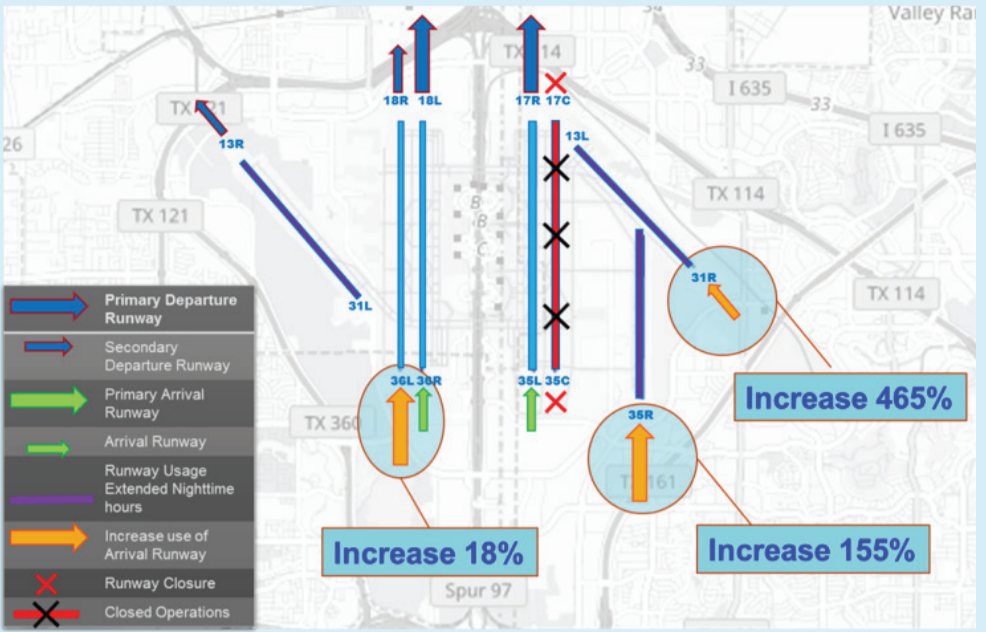

# North Flow – 17C/35C Closure

# North Flow – Normal Operations

# South Flow – 17C/35C Closure

# South Flow – Normal Operations