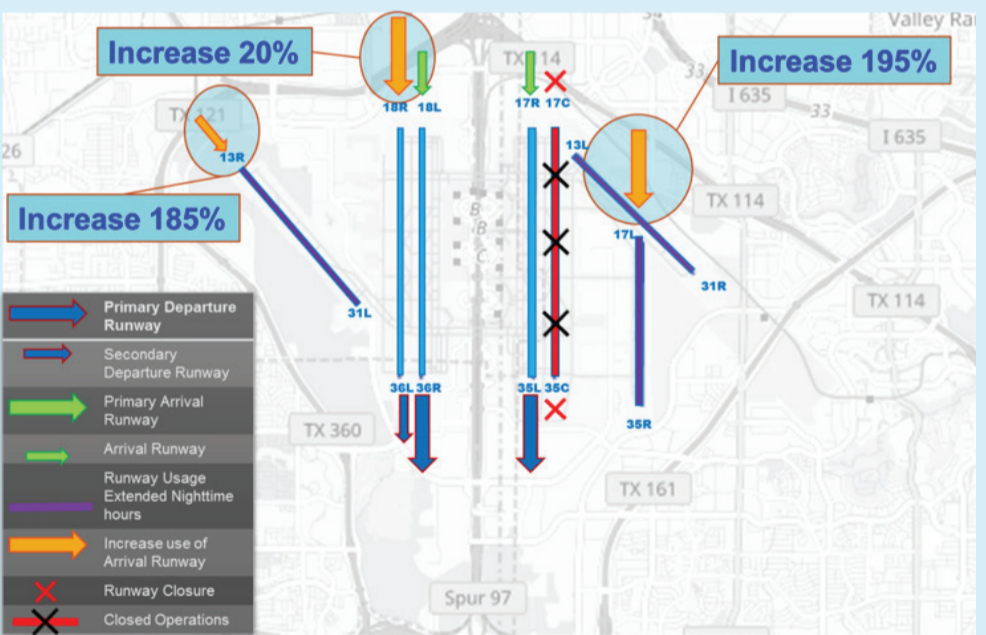

# North Flow – 17C/35C Closure

# North Flow – Normal Operations

# South Flow – 17C/35C Closure

# South Flow – Normal Operations