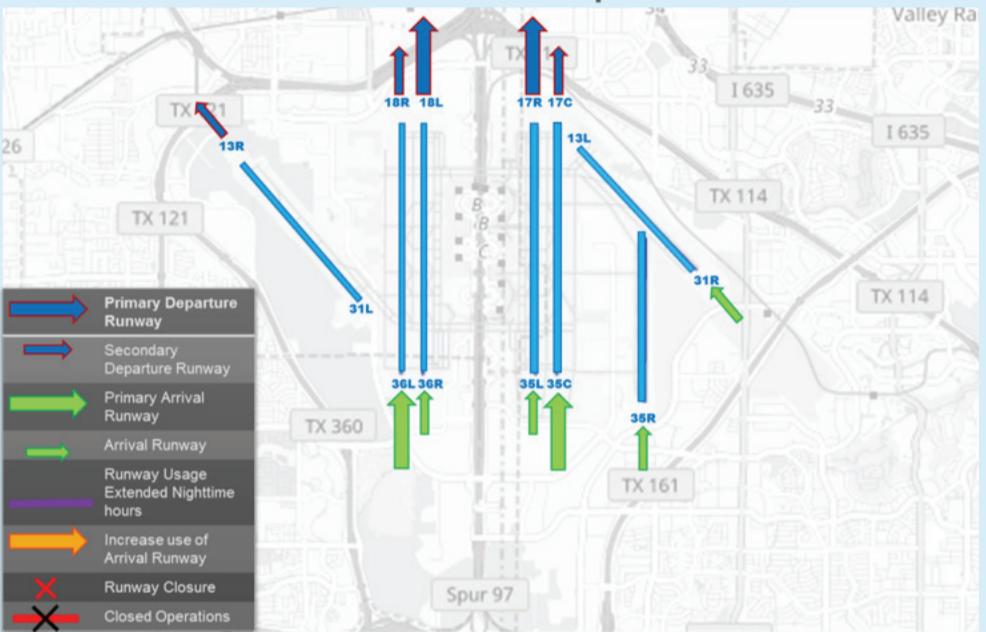

# North Flow – 17C/35C Closure

# North Flow – Normal Operations

# South Flow – 17C/35C Closure

# South Flow – Normal Operations