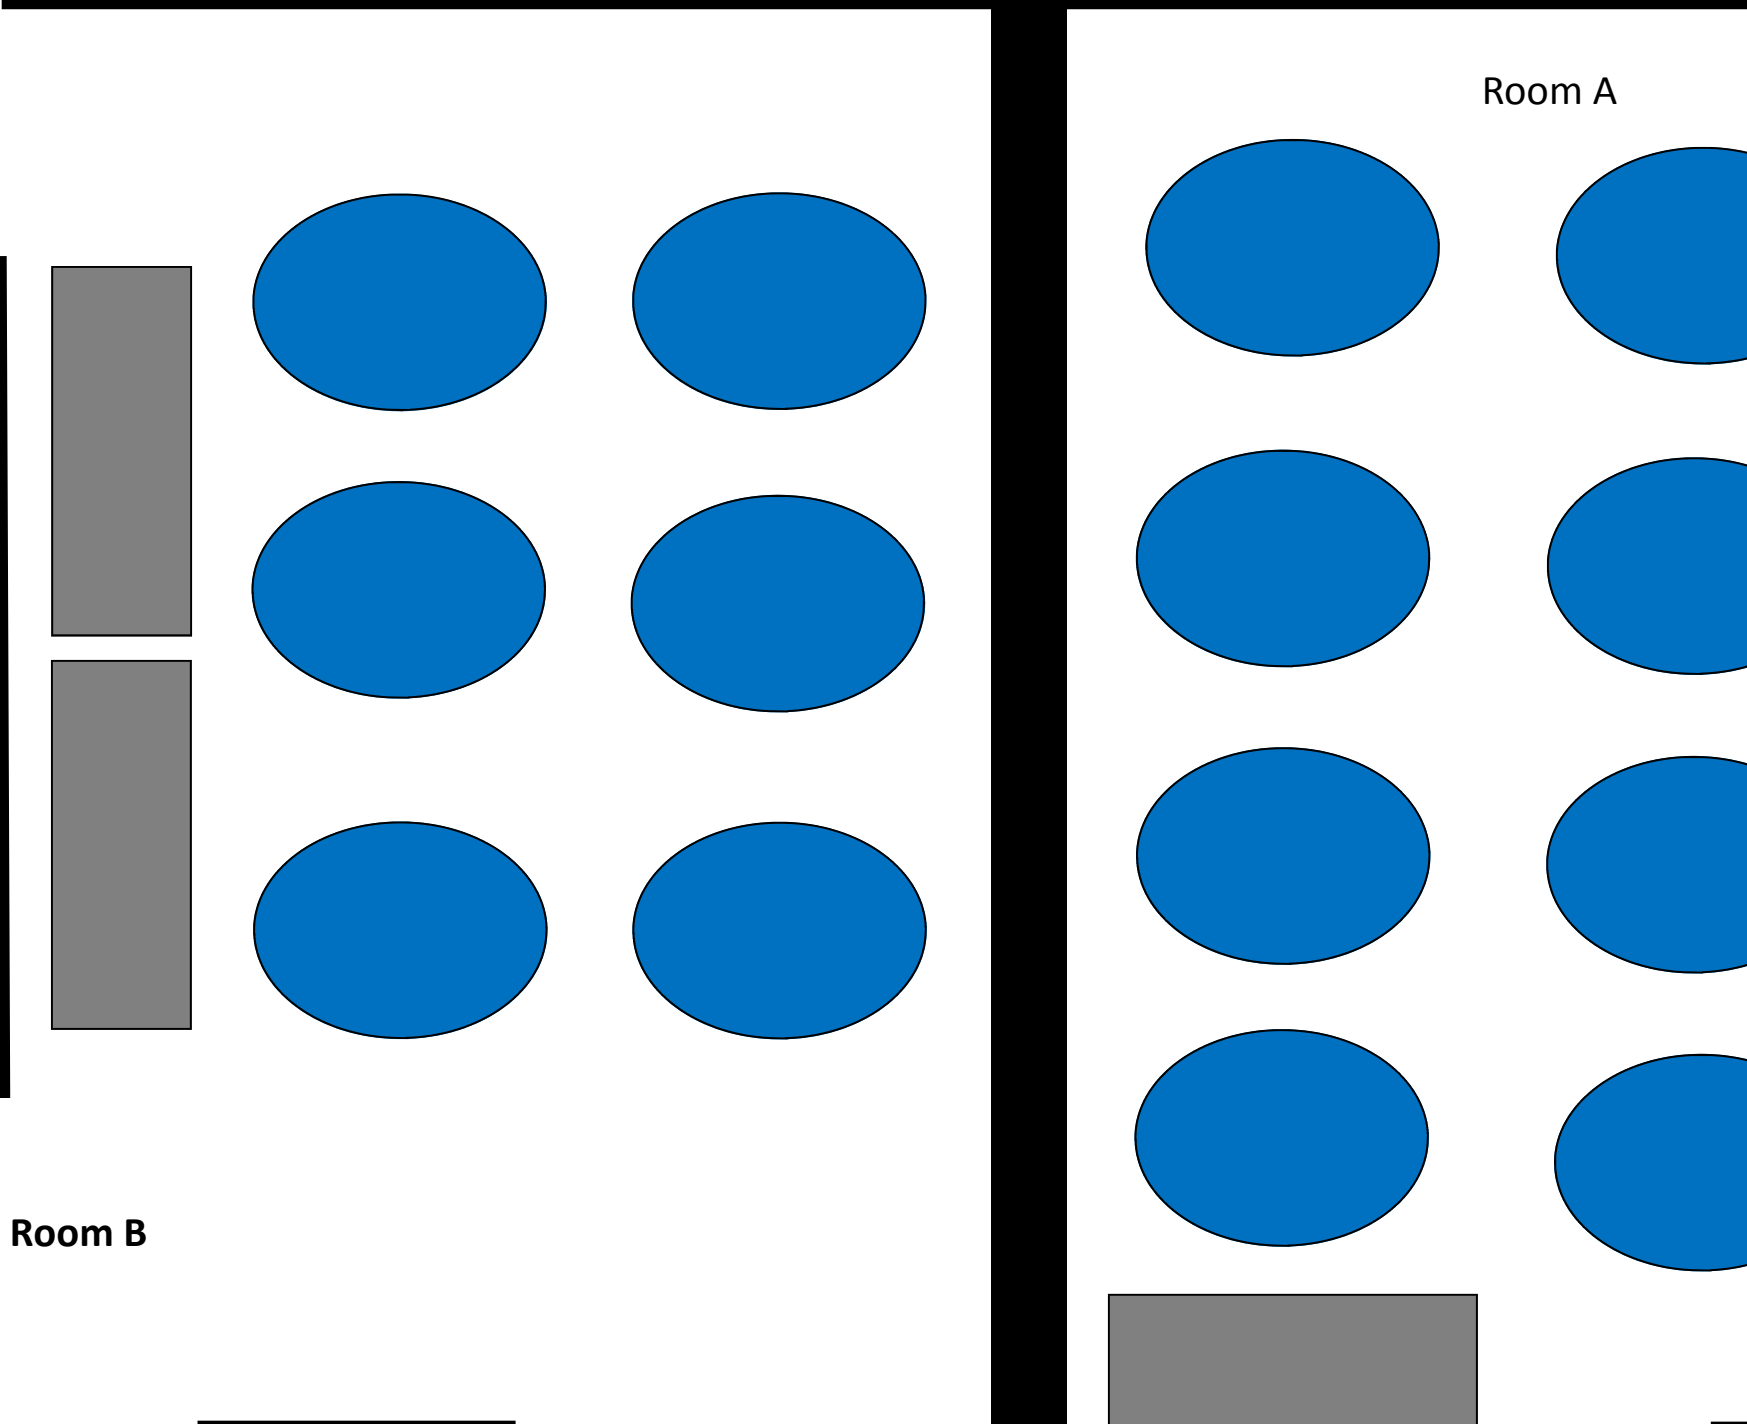

Windows

Outside Exit

Room A

Room B

Entrance

Entrance

Tables Provided

12-60 inch round (seats 6)

12-48 inch round (seats 4)

11-6ft rectangle (seats 4)

Chairs Provided

102-plastic chairs

48-w/arms (cushioned)

Stage

Legend

-  60 inch Round Tables w/ 6 chairs
-  6ft Rectangular Tables for food
-  48 inch Round