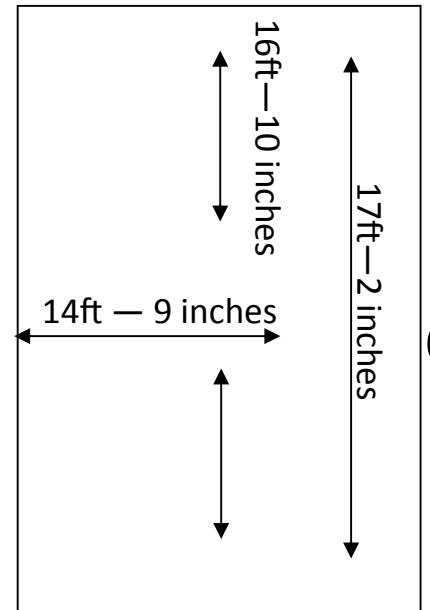

Windows

Outside Exit

Room A

Room B

Entrance

Entrance

Tables Provided

12-60 inch round (seats 6)

12-48 inch round (seats 4)

11-6ft rectangle (seats 4)

Chairs Provided

102-plastic chairs

48-w/arms (cushioned)

Stage

Legend

-  60 inch Round Tables w/ 6 chairs
-  6ft Rectangular Tables for food
-  48 inch Round