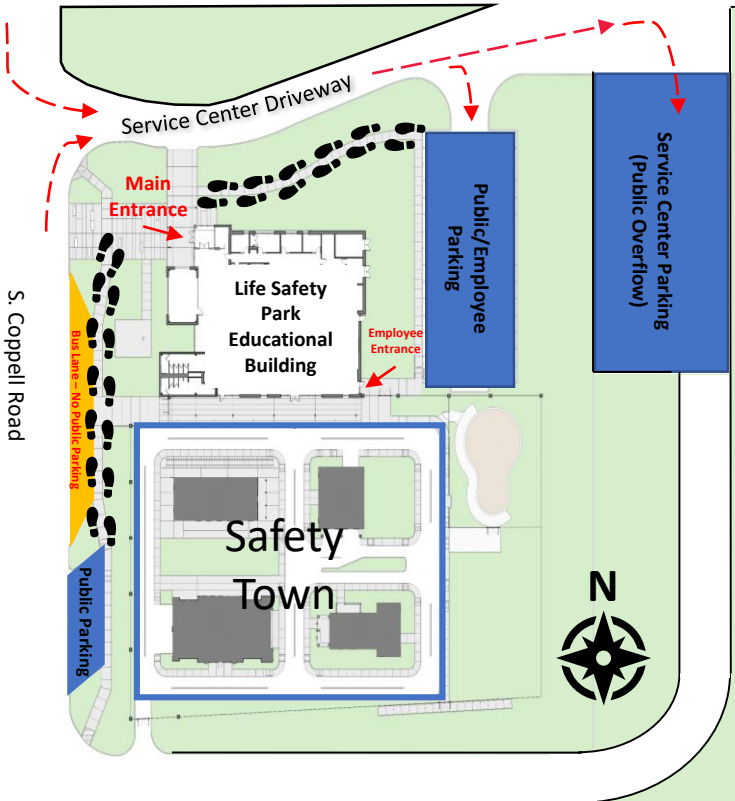

Life Safety Park Parking Map

Public parking is available off of S. Coppell Rd, and in the two lots following the Service Center Driveway. Please use the sidewalks to enter the Main Entrance off of S. Coppell Rd.

S. Coppell Road

Bus Lane - No Public Parking

Public Parking

Service Center Driveway

Main Entrance

Life Safety Park
Educational
Building

Employee Entrance

Public/Employee
Parking

Service Center Parking
(Public Overflow)

Safety
Town