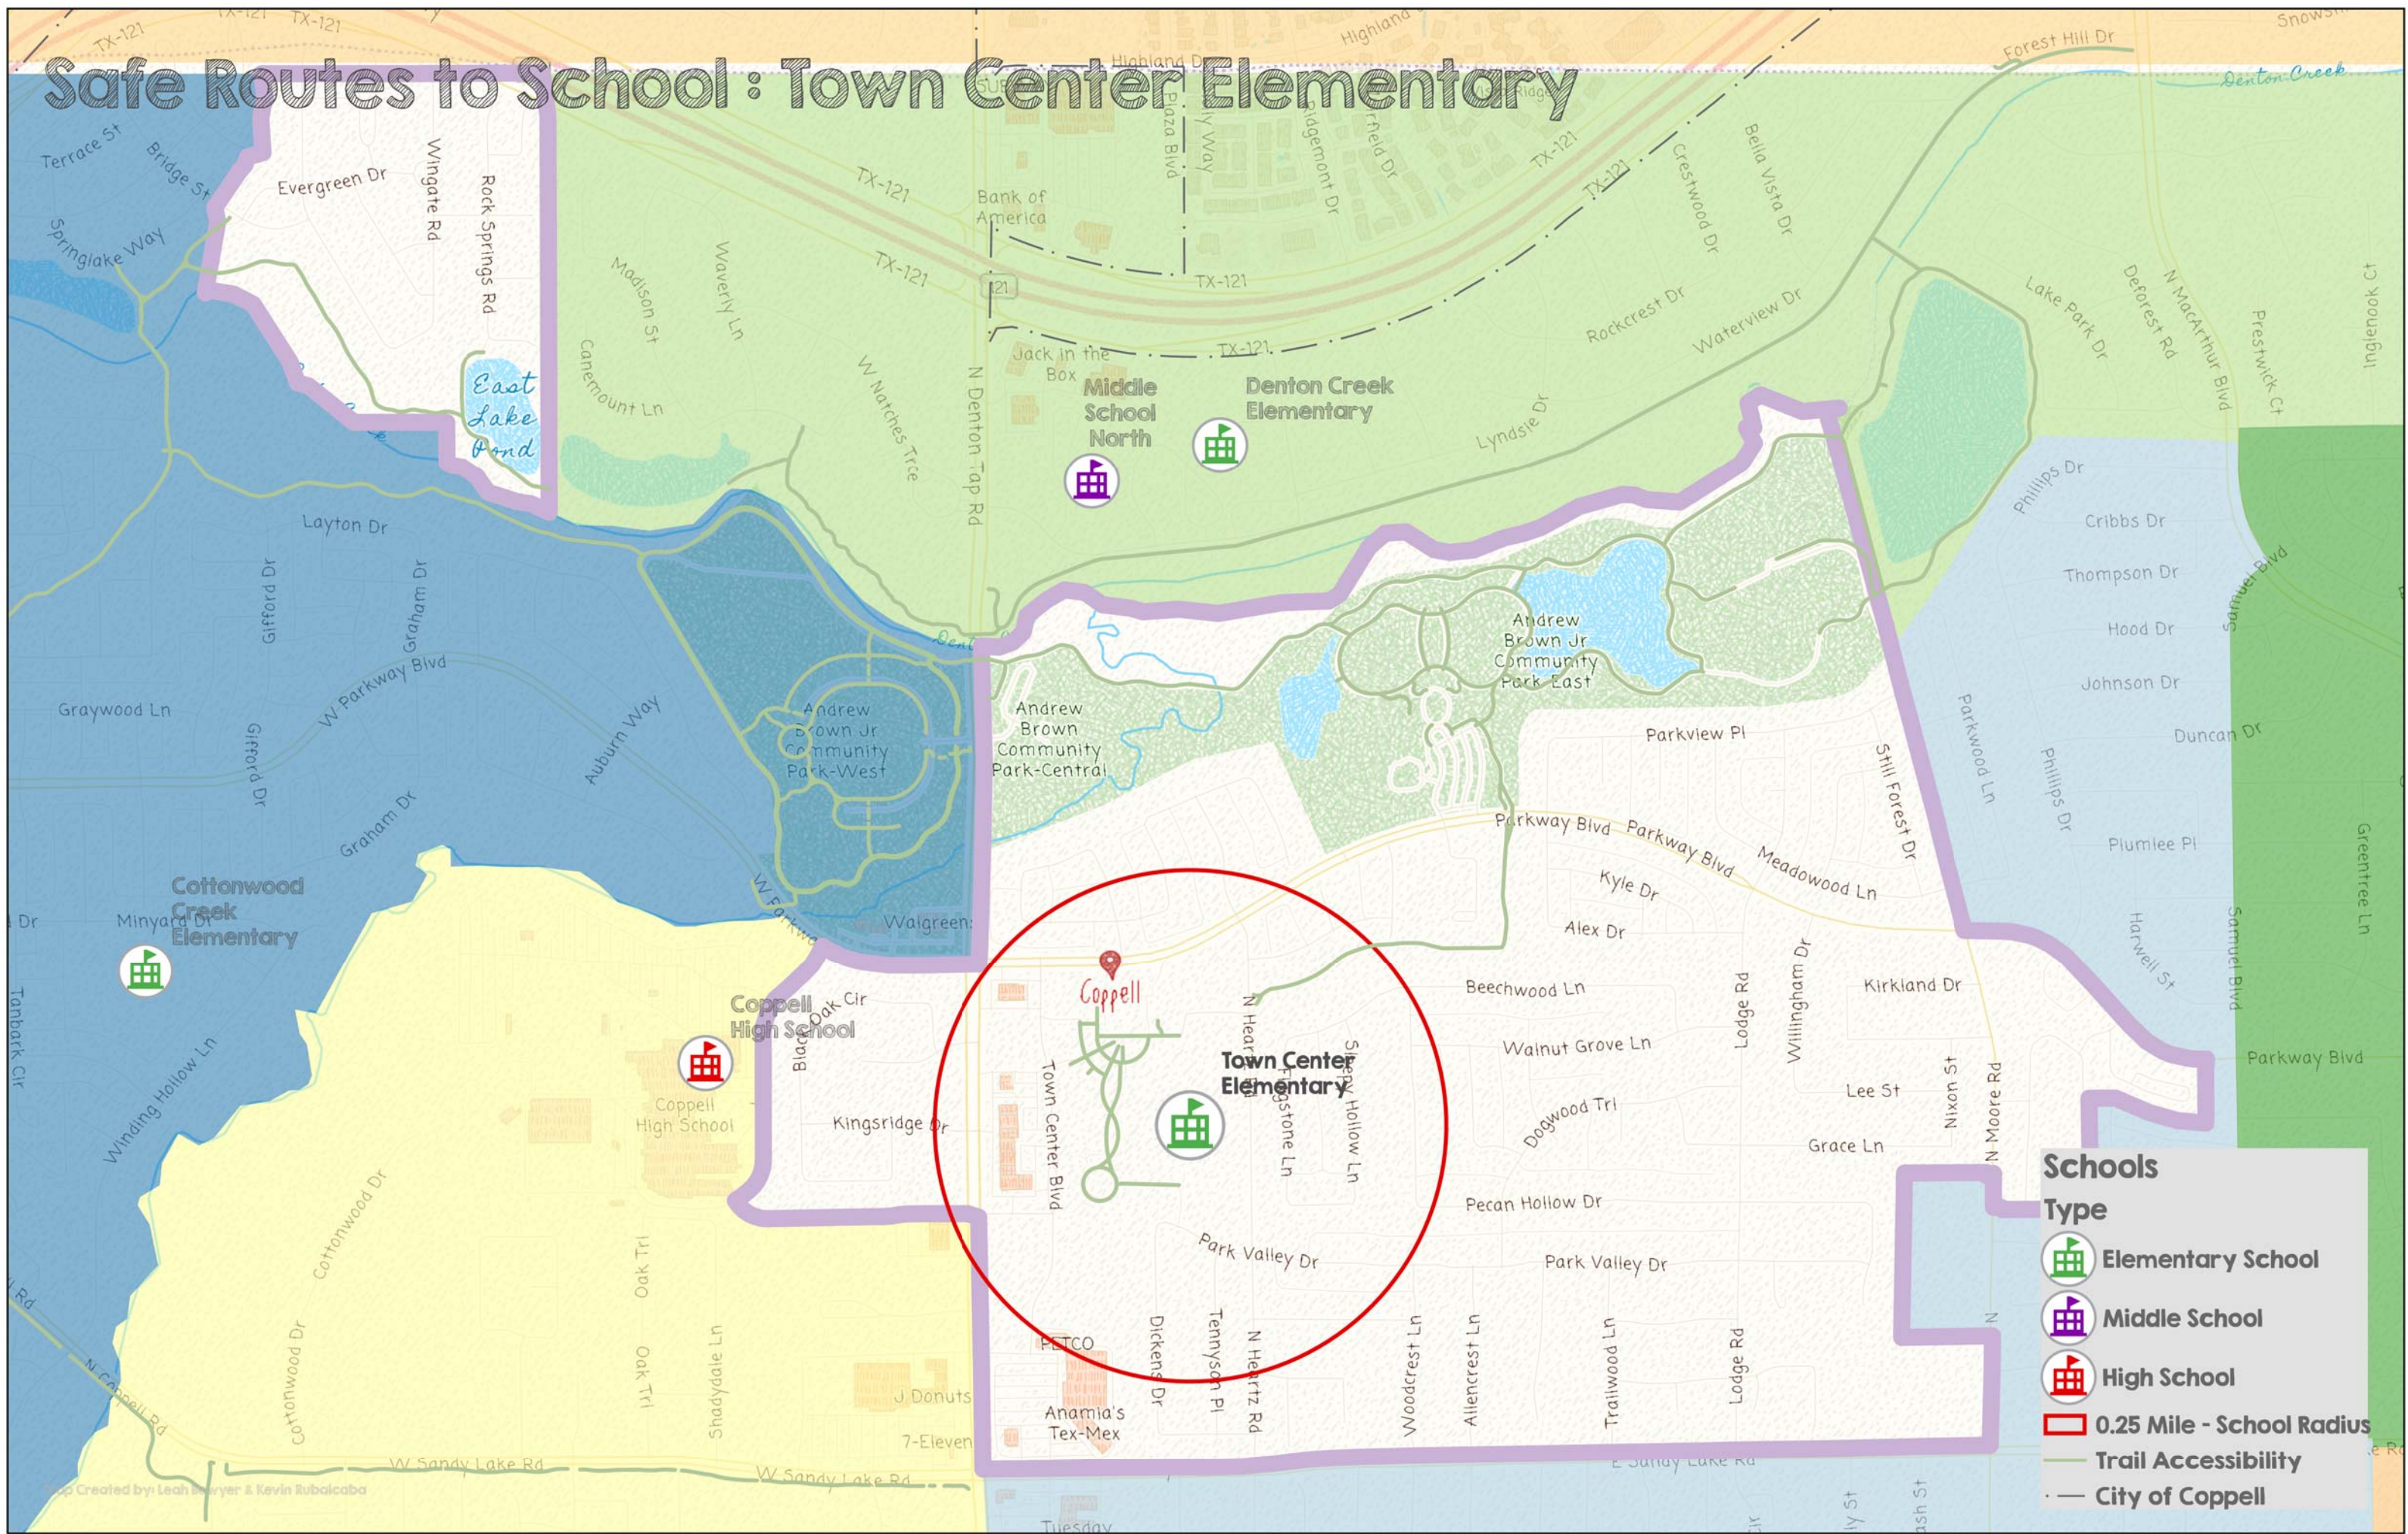

Safe Routes to School: Town Center Elementary

Schools

Type

-  Elementary School
-  Middle School
-  High School
-  0.25 Mile - School Radius
-  Trail Accessibility
-  City of Coppel