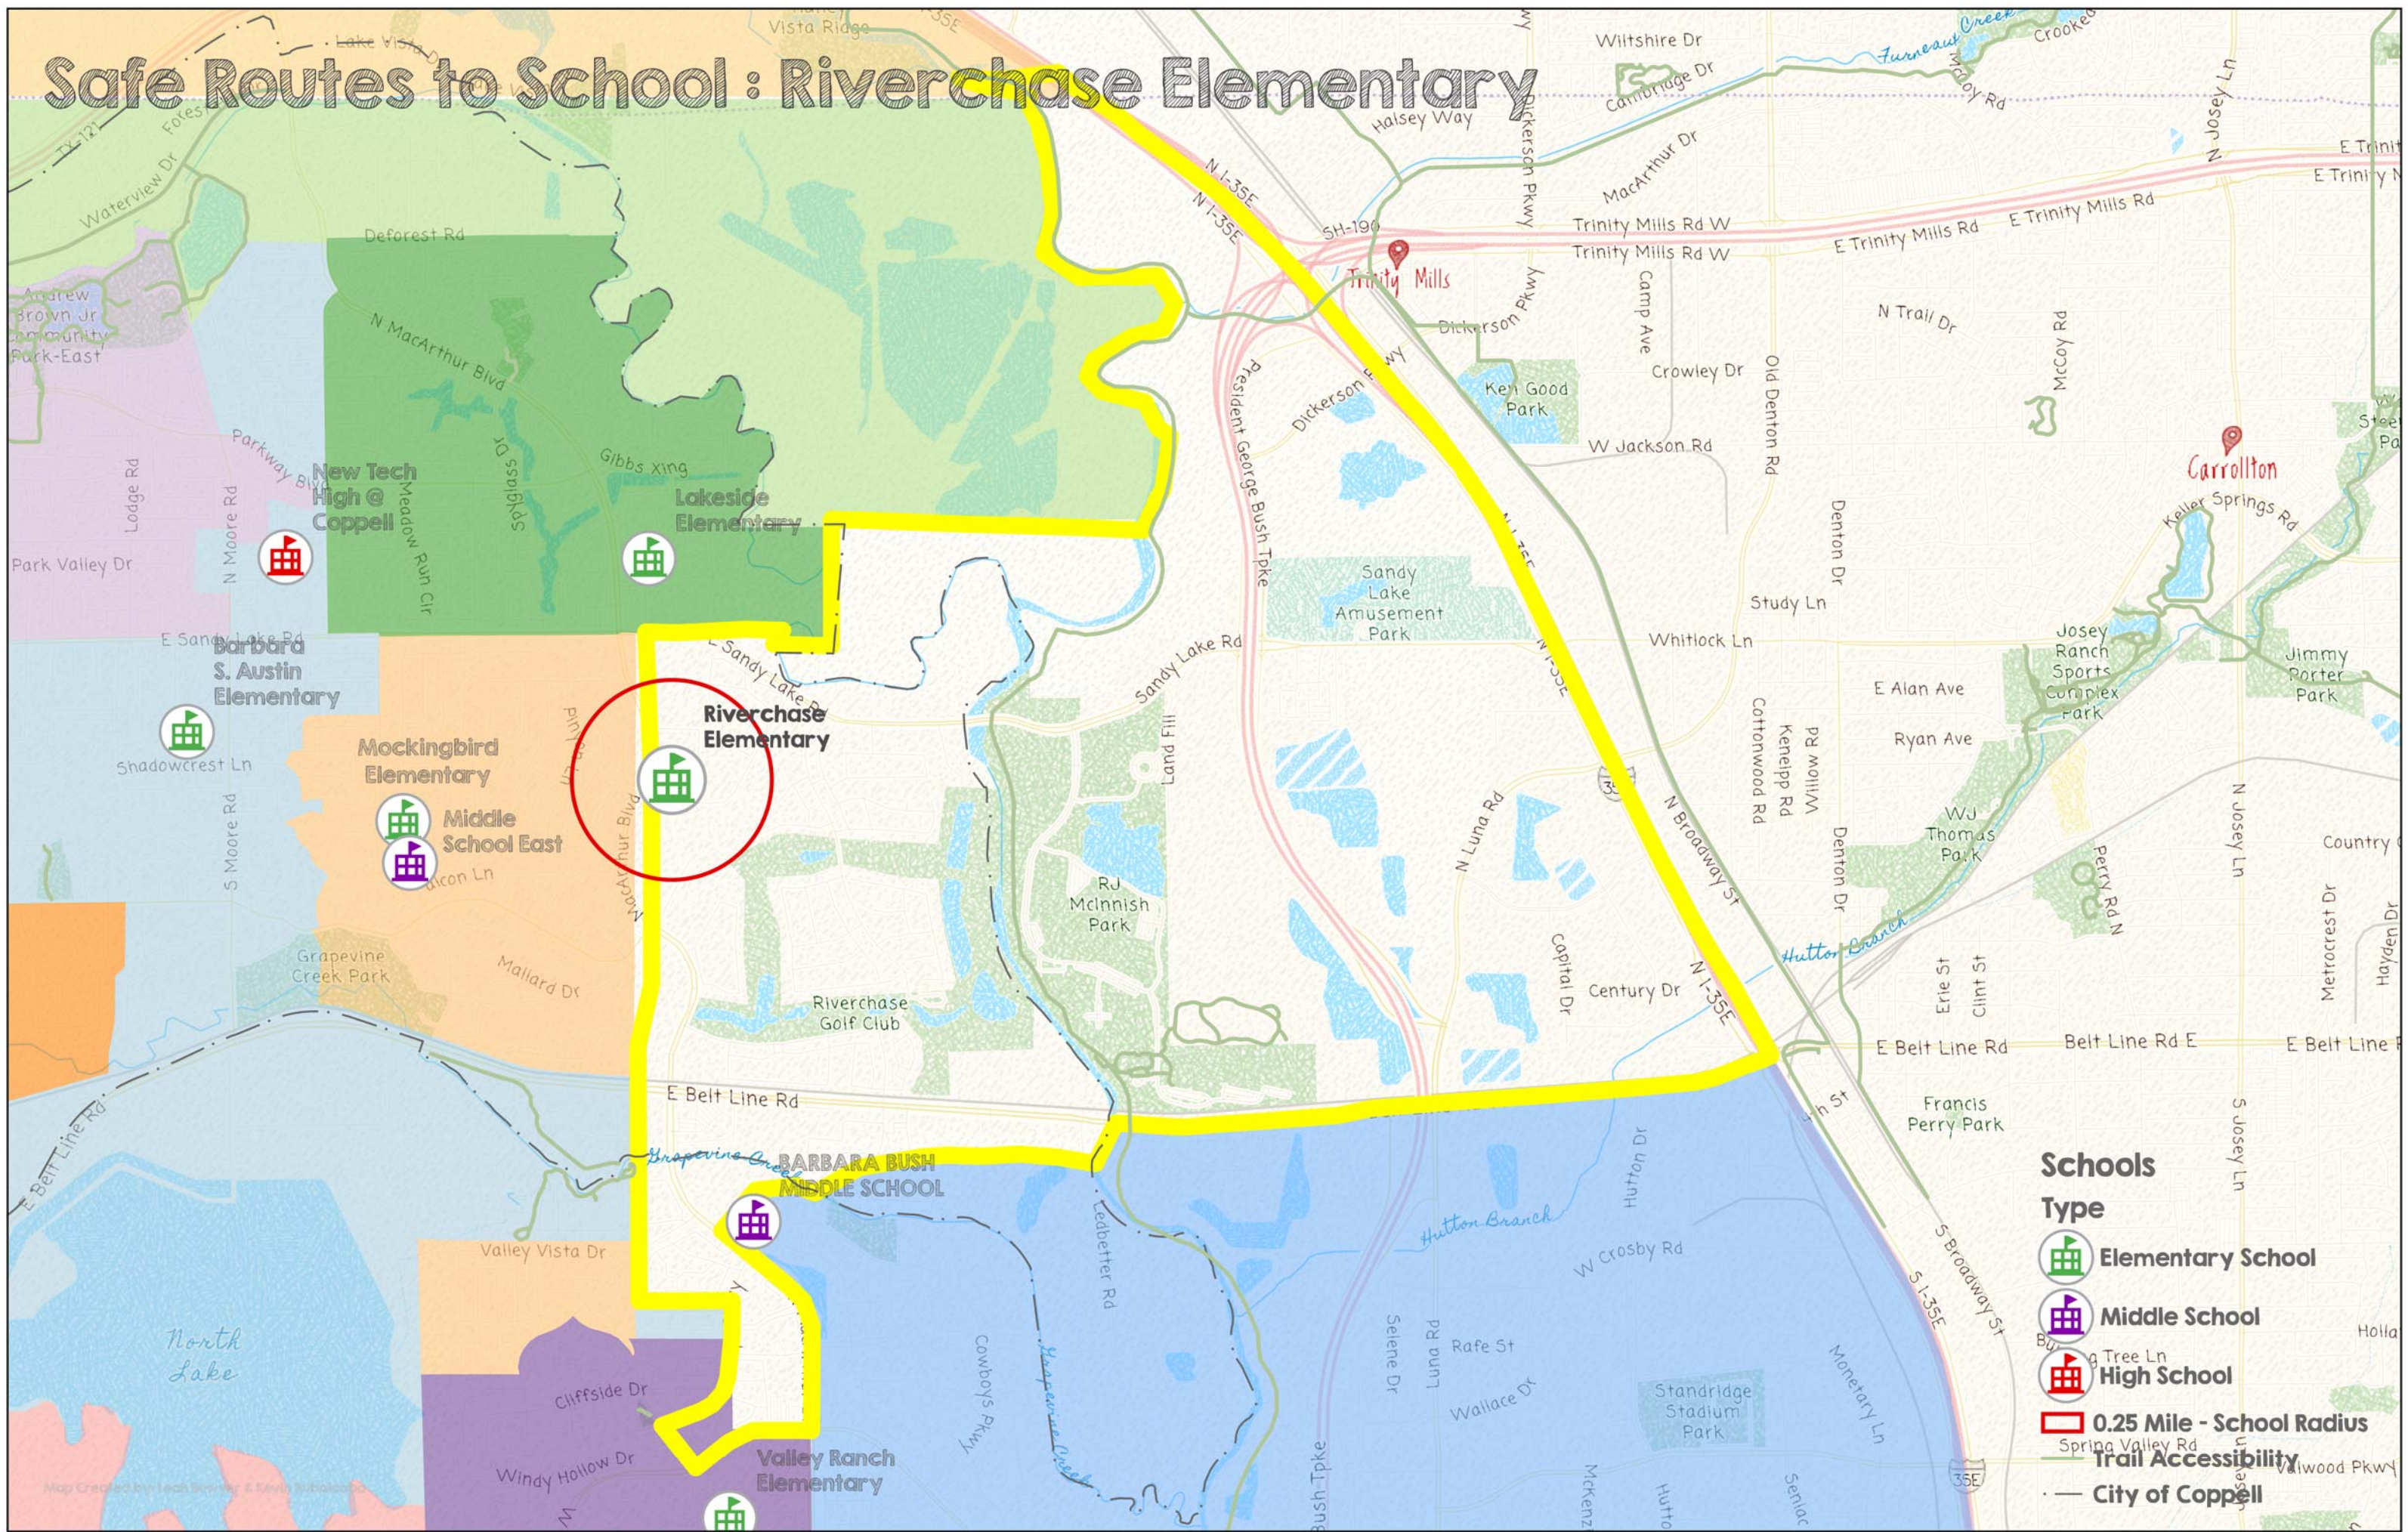

Safe Routes to School : Riverchase Elementary

Schools

Type

- Elementary School
- Middle School
- High School

0.25 Mile - School Radius

Trail Accessibility

City of Coppell

Map Created by Leah Brinker & Kevin Subalowski