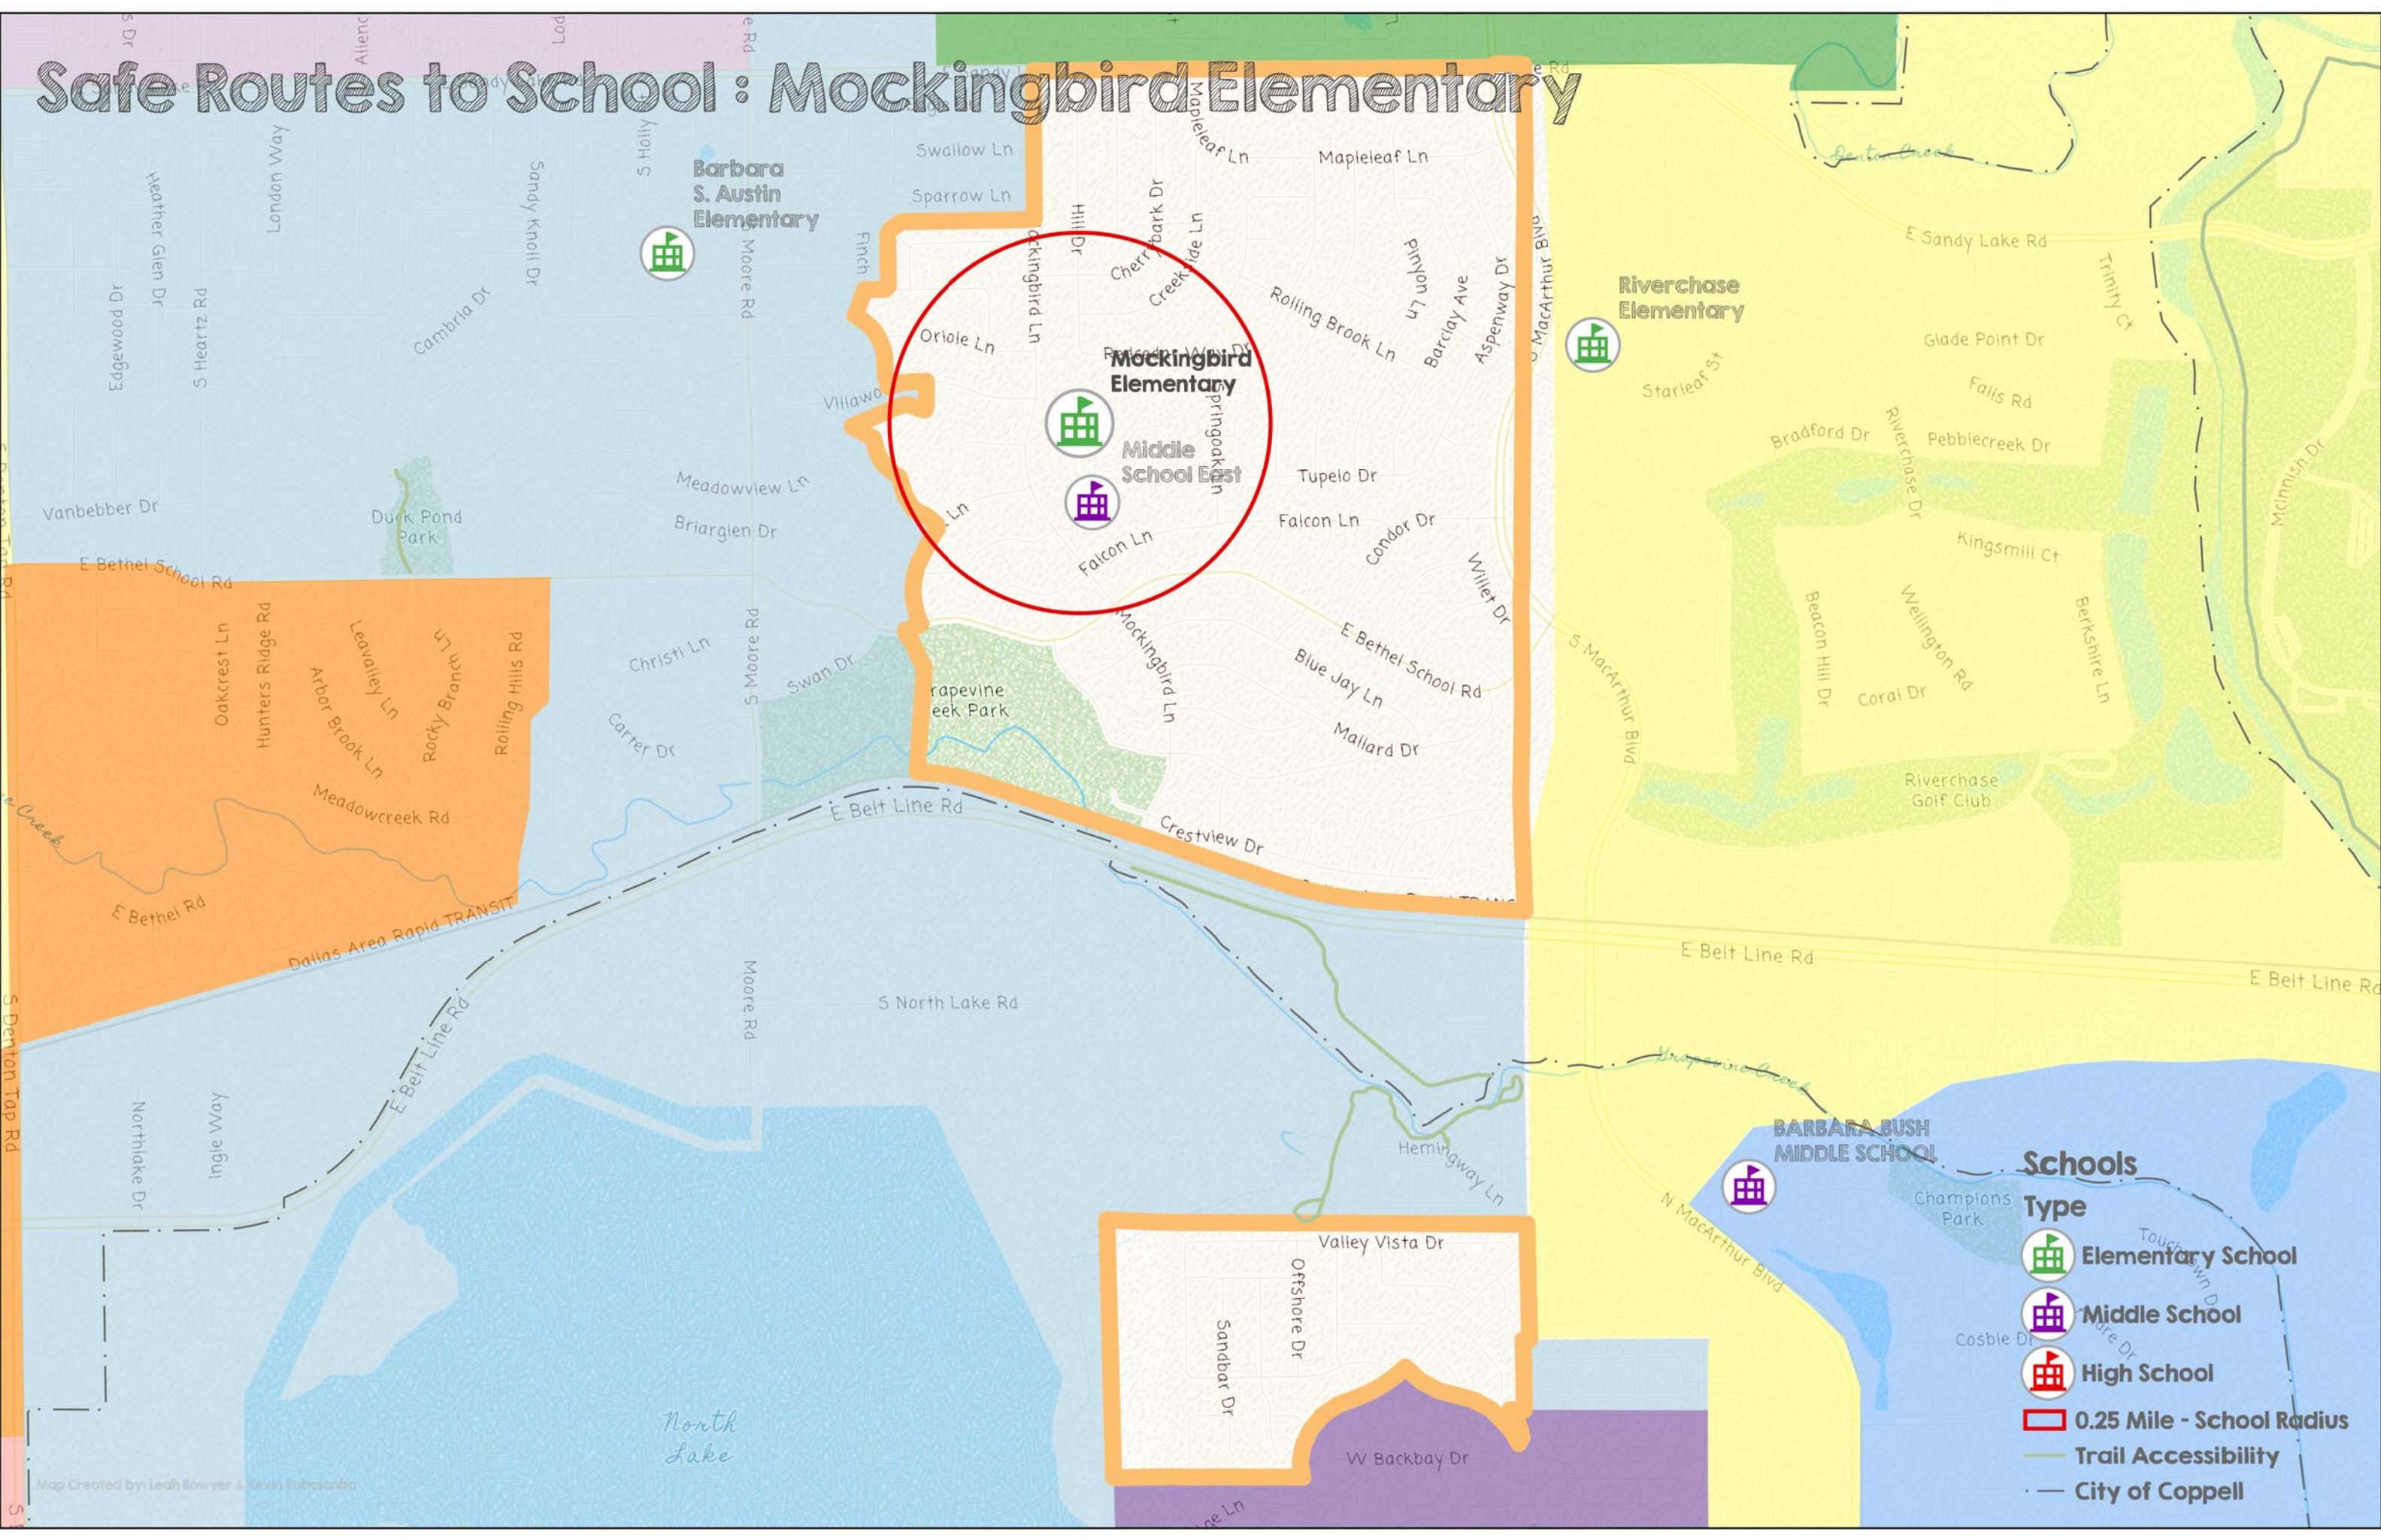

Safe Routes to School : Mockingbird Elementary

Schools

- Type**
-  Elementary School
 -  Middle School
 -  High School
 -  0.25 Mile - School Radius
 -  Trail Accessibility
 -  City of Coppell