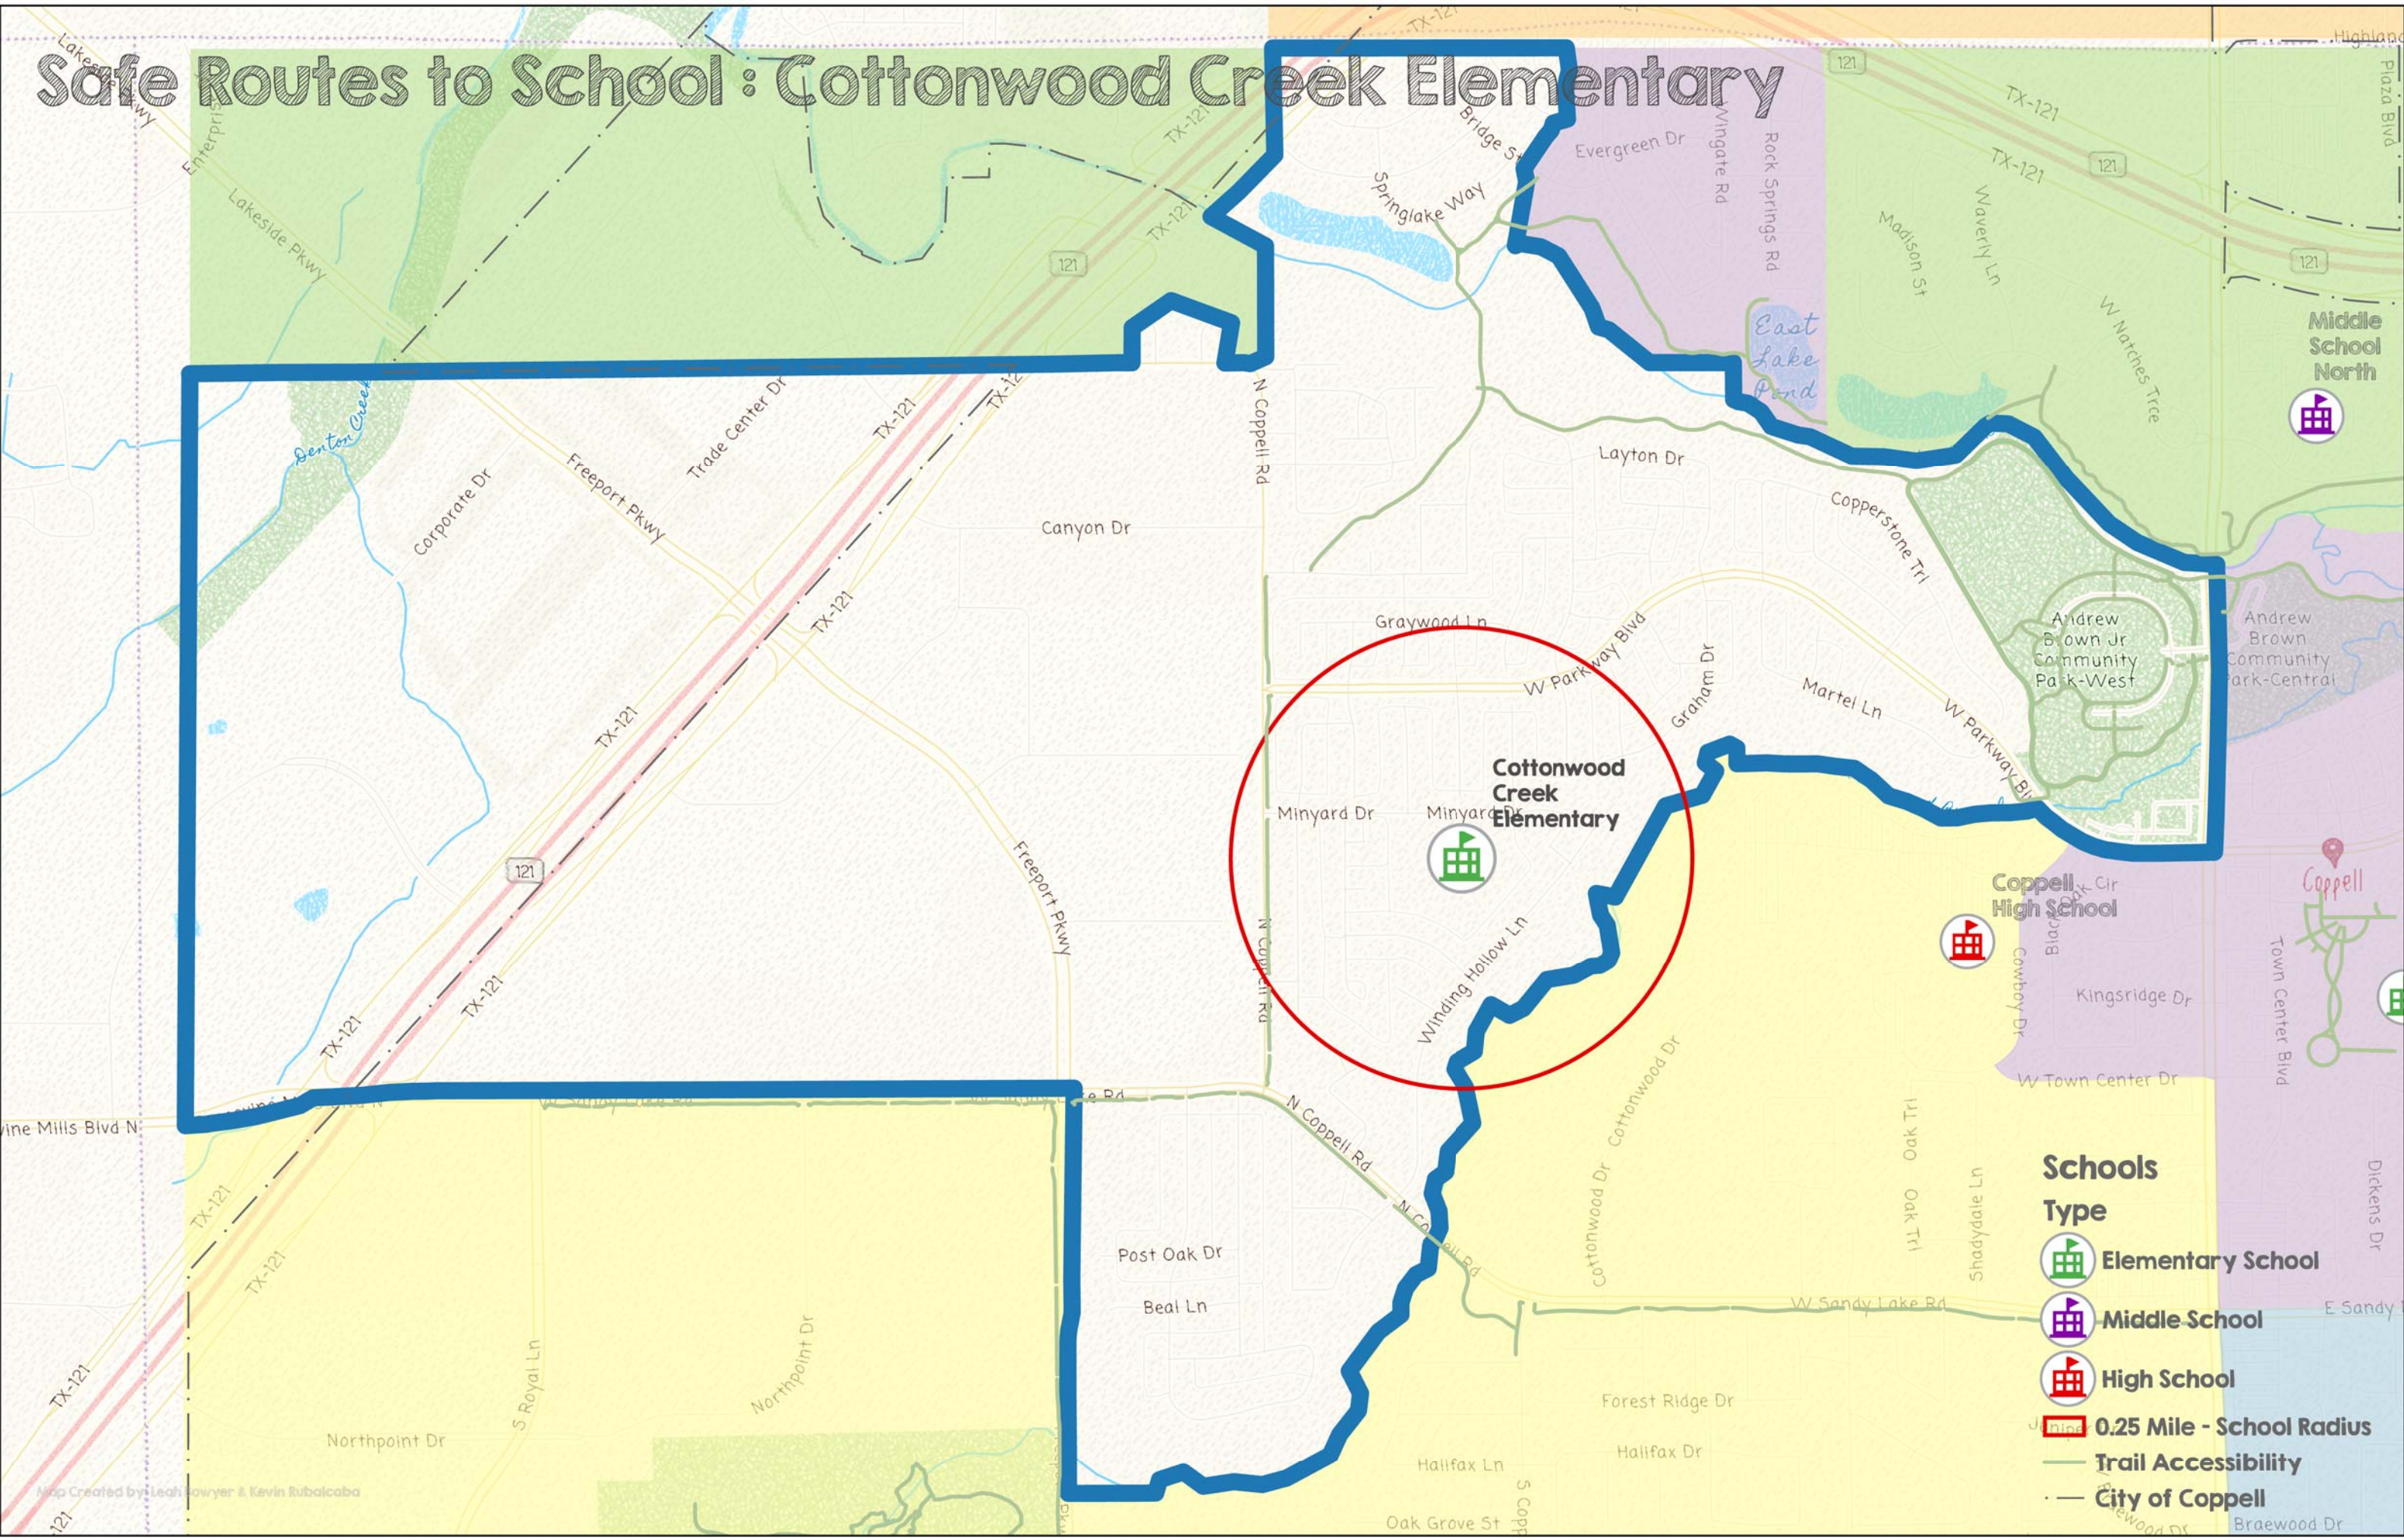

Safe Routes to School : Cottonwood Creek Elementary

- Schools Type**
-  Elementary School
 -  Middle School
 -  High School
 -  0.25 Mile - School Radius
 -  Trail Accessibility
 -  City of Coppell