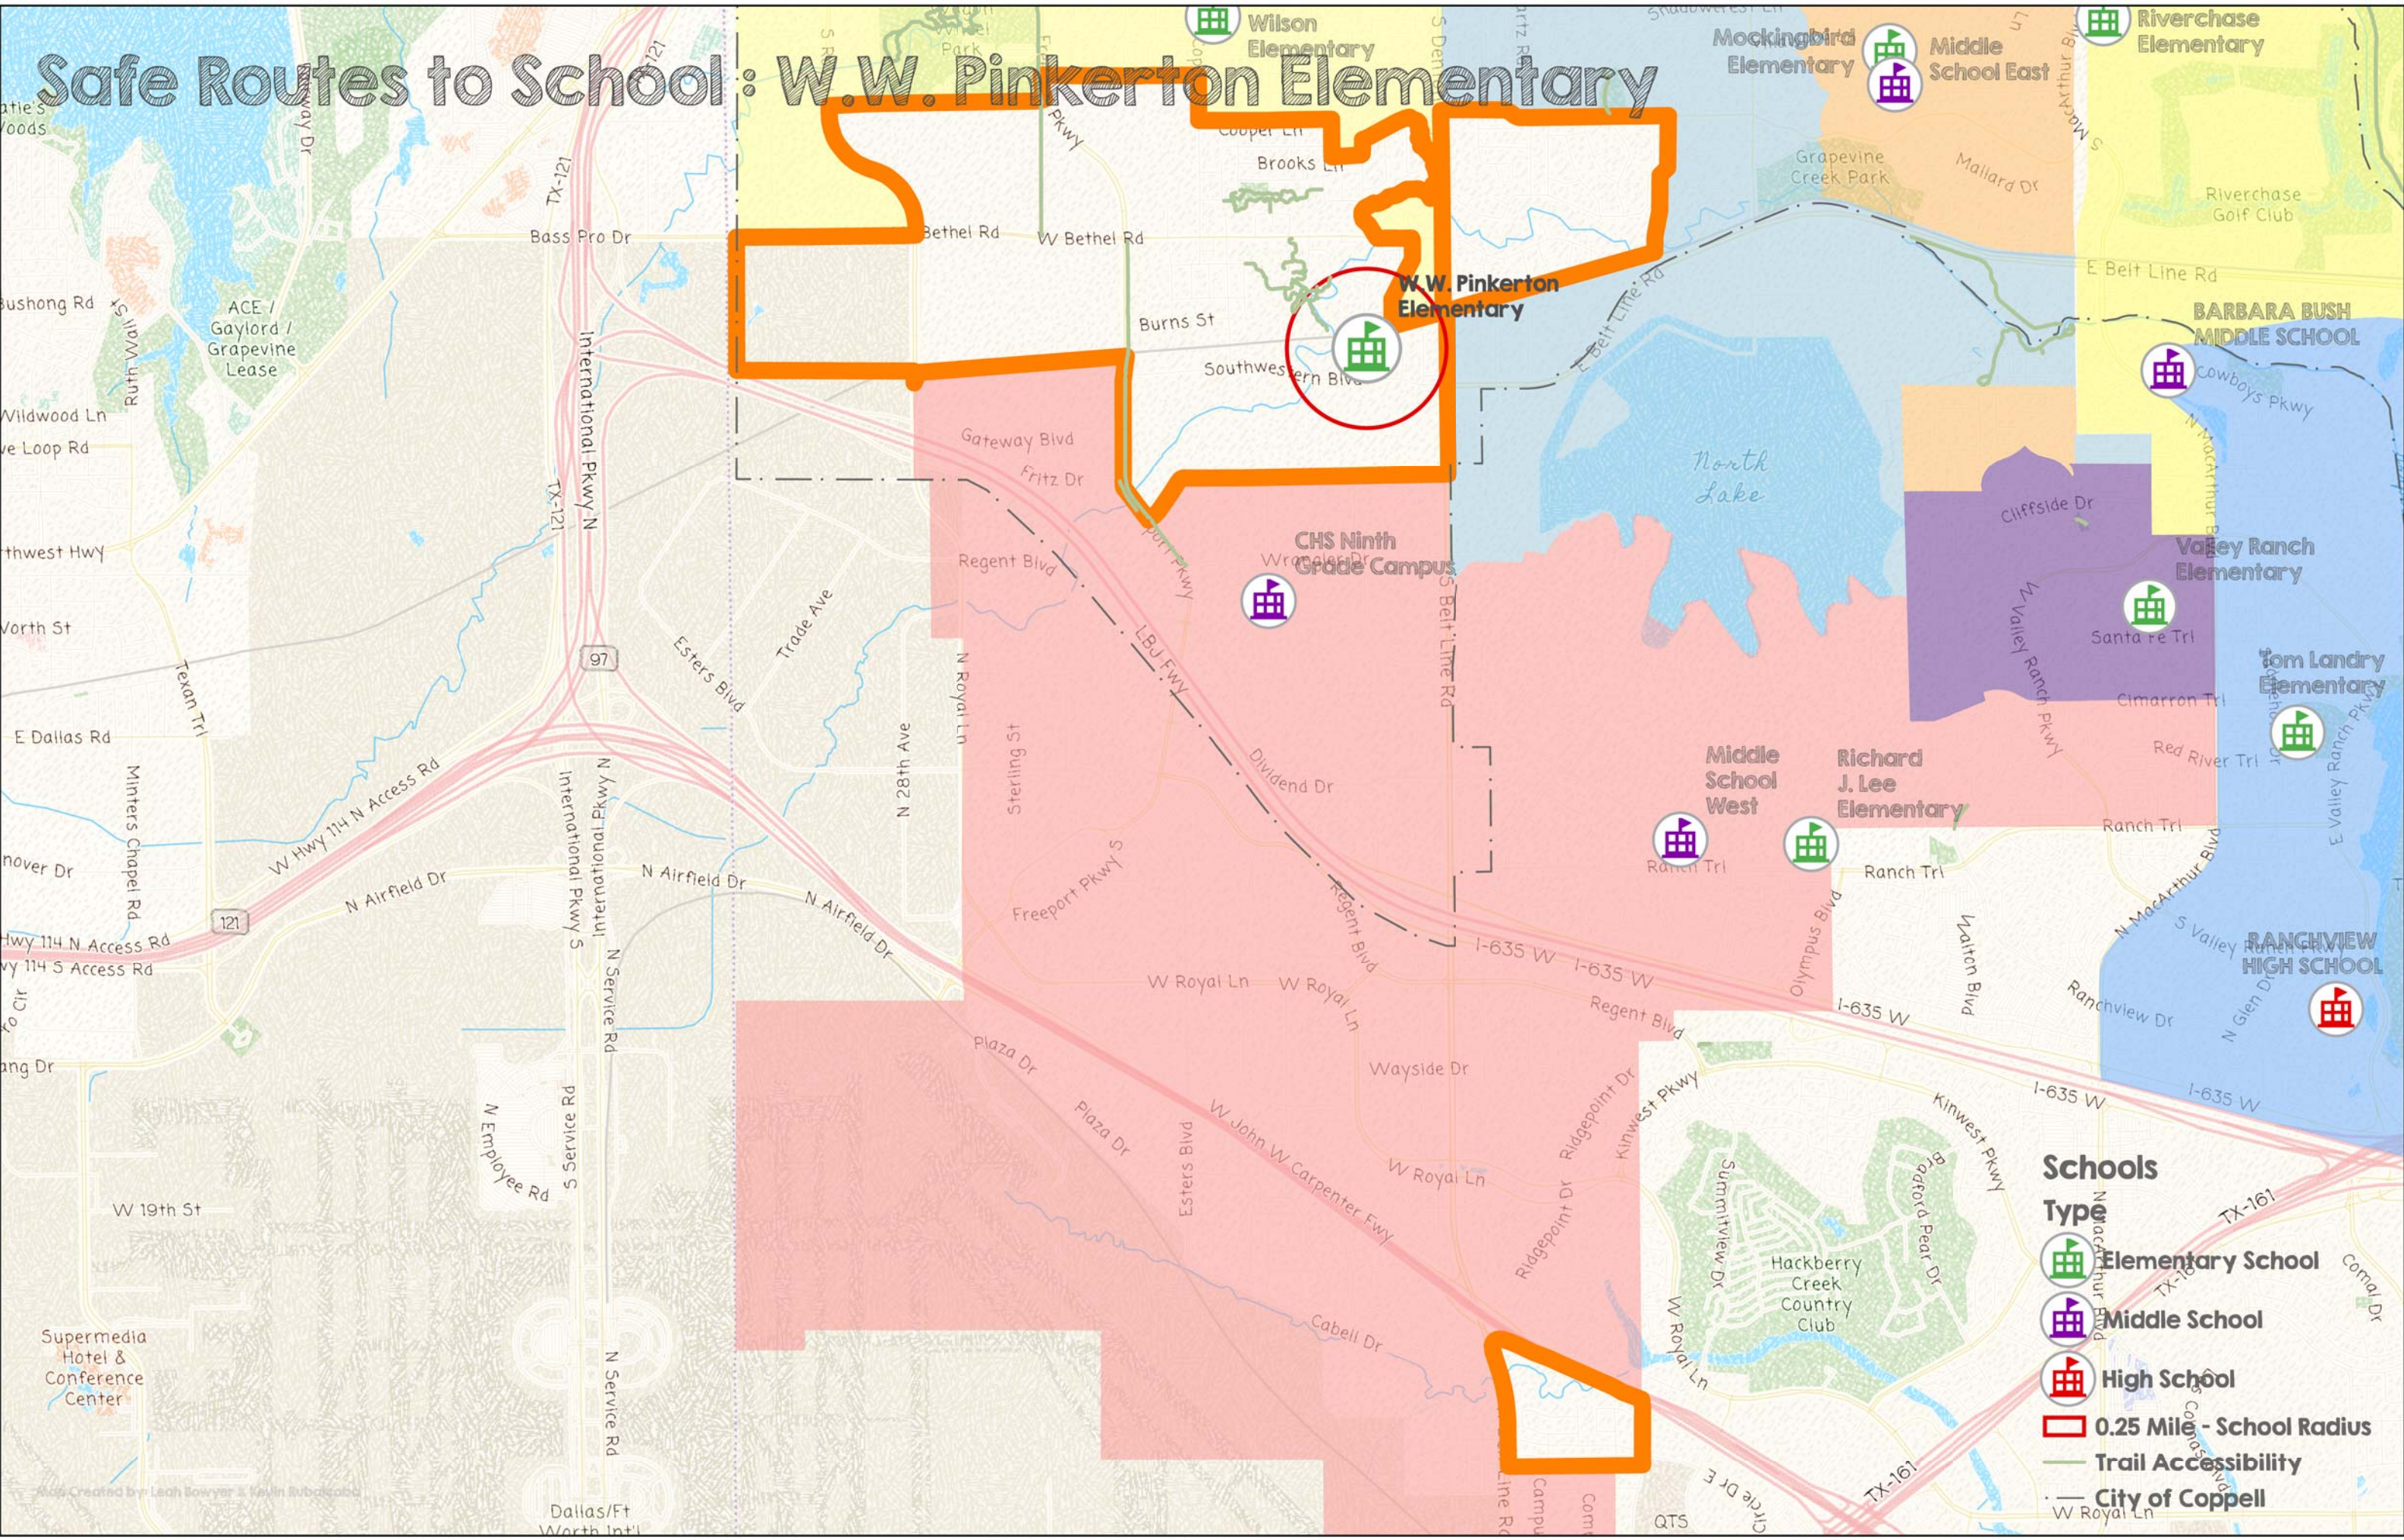

# Safe Routes to School: W.W. Pinkerton Elementary

**Schools**

**Type**

-  Elementary School
-  Middle School
-  High School

-  0.25 Mile - School Radius
-  Trail Accessibility
-  City of Coppell

Map Created by Leah Bowyer & Kevin Subakaba