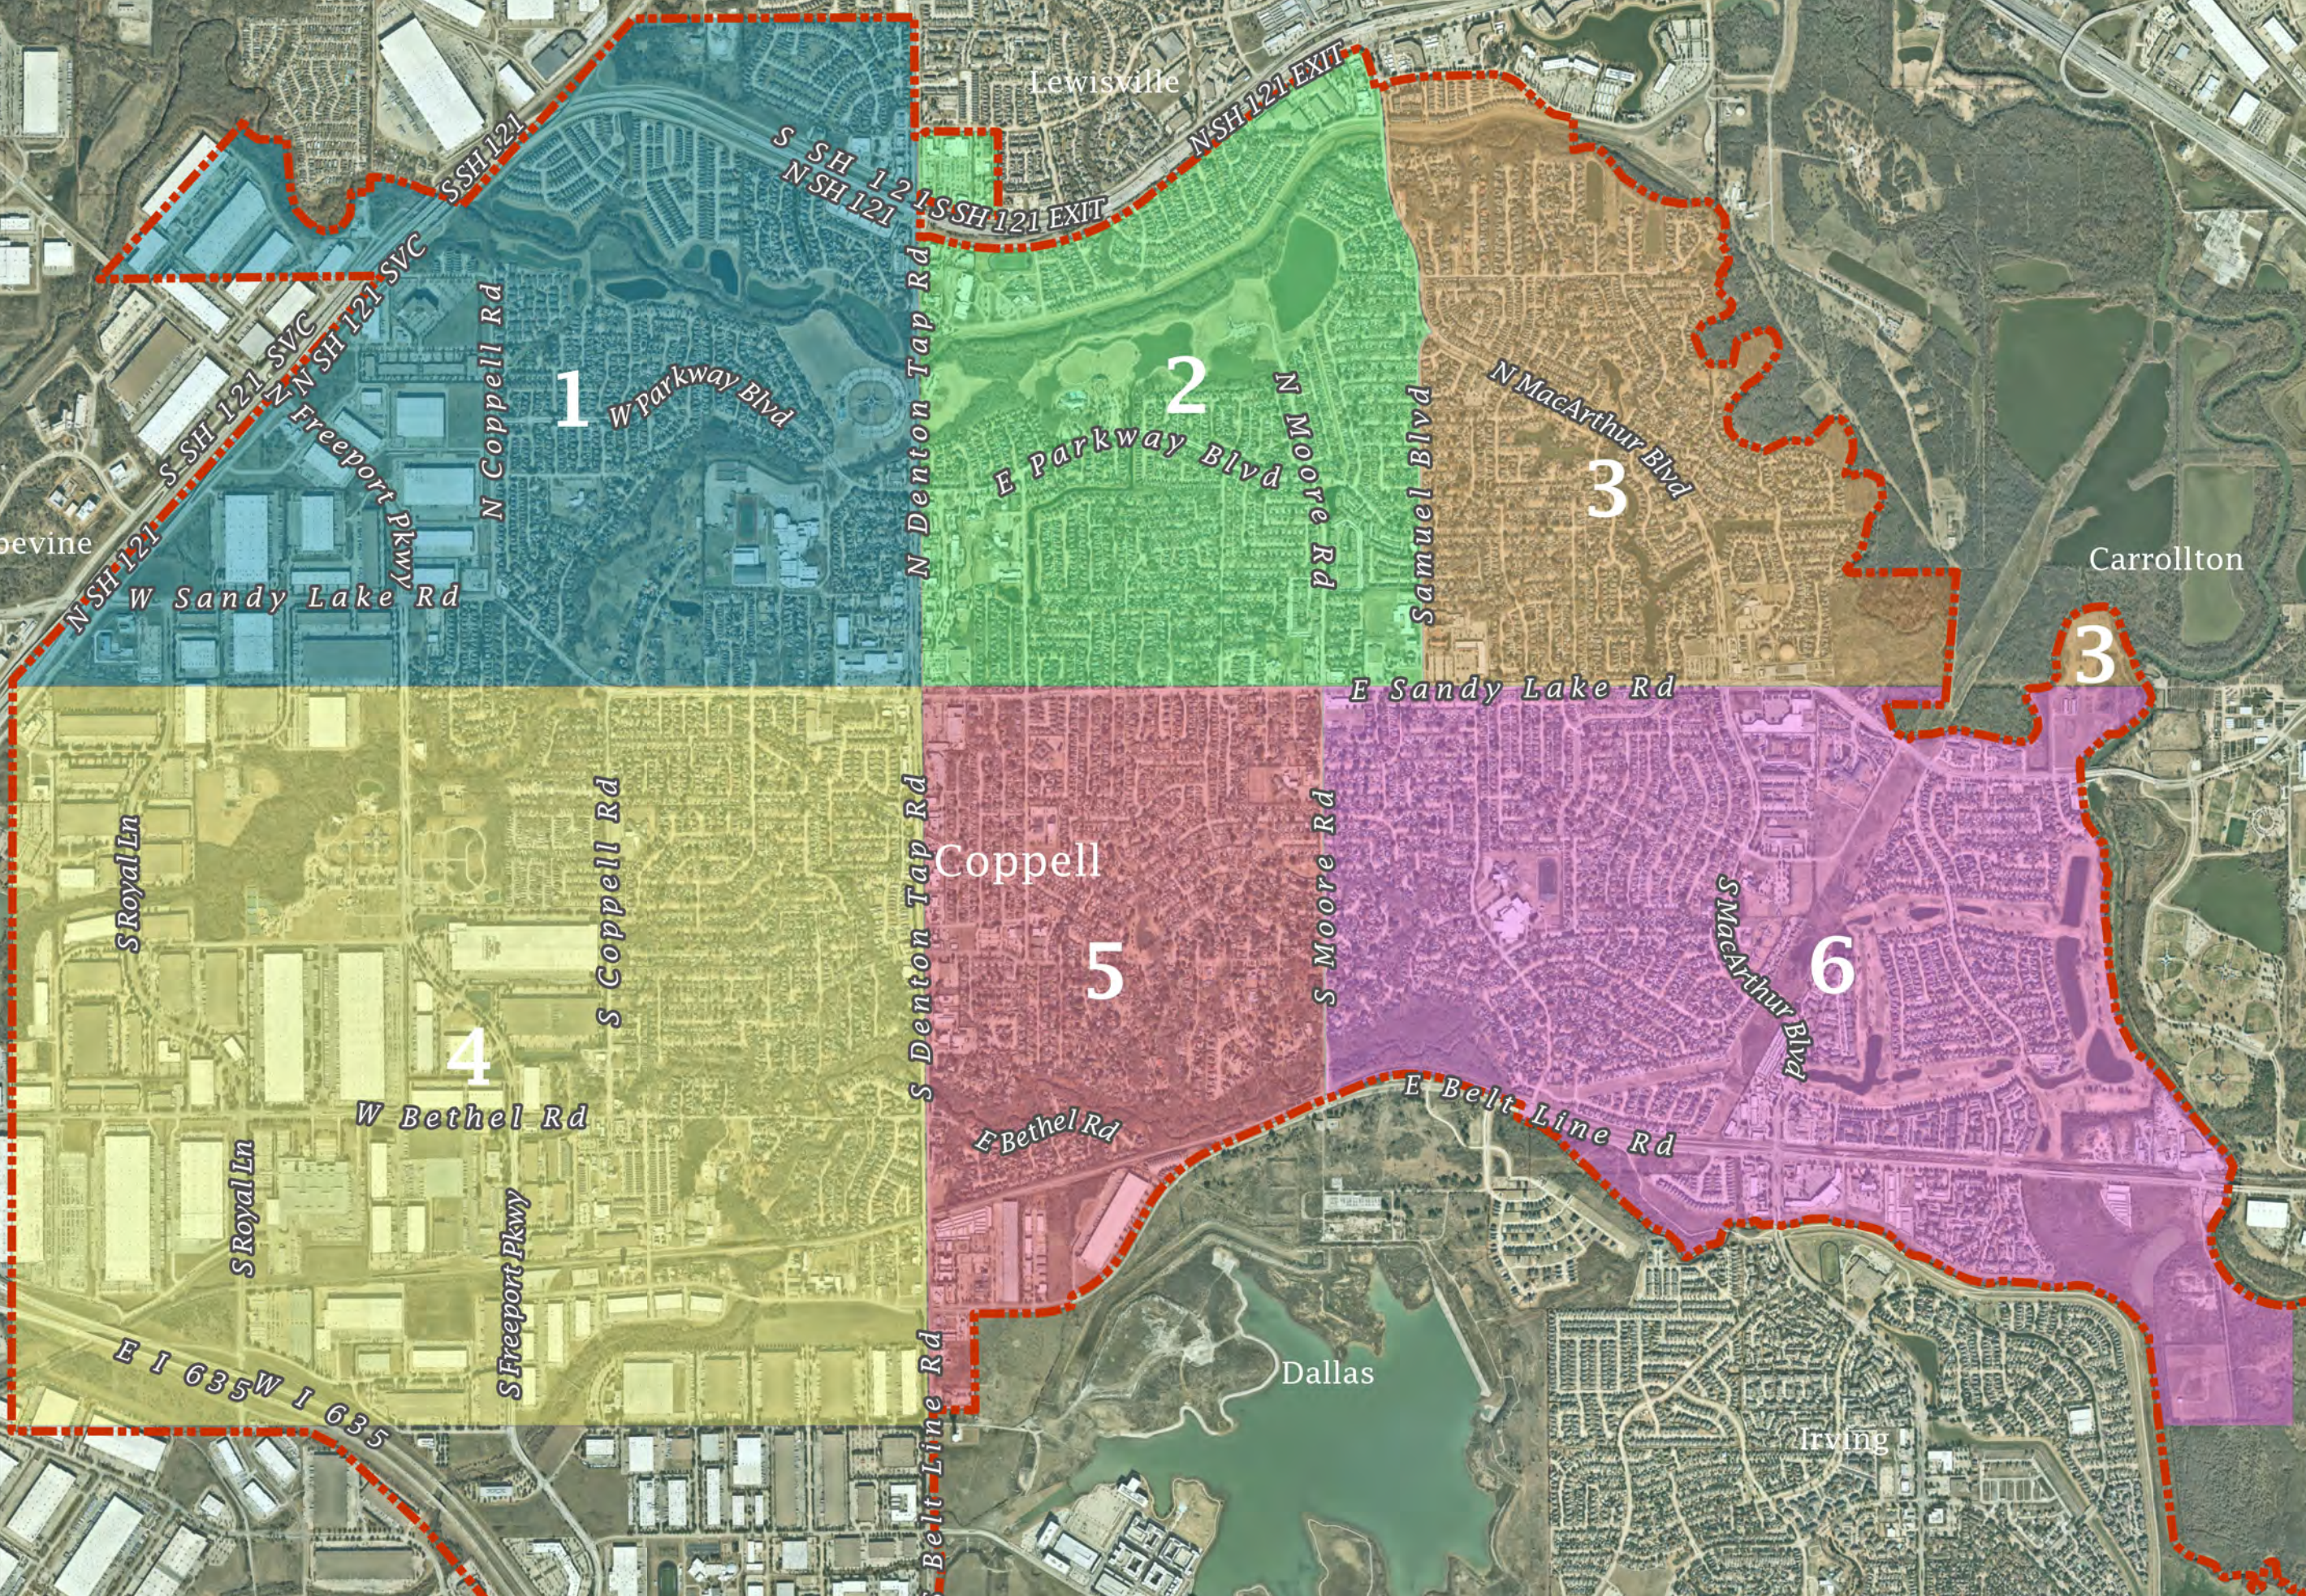

Flower Mound

Lewisville

Grapevine

Carrollton

Coppell

Dallas

Irving

YARD OF THE MONTH PROGRAM

Created: July 2021 by Kevin R

Created in ArcGIS Pro 2.7