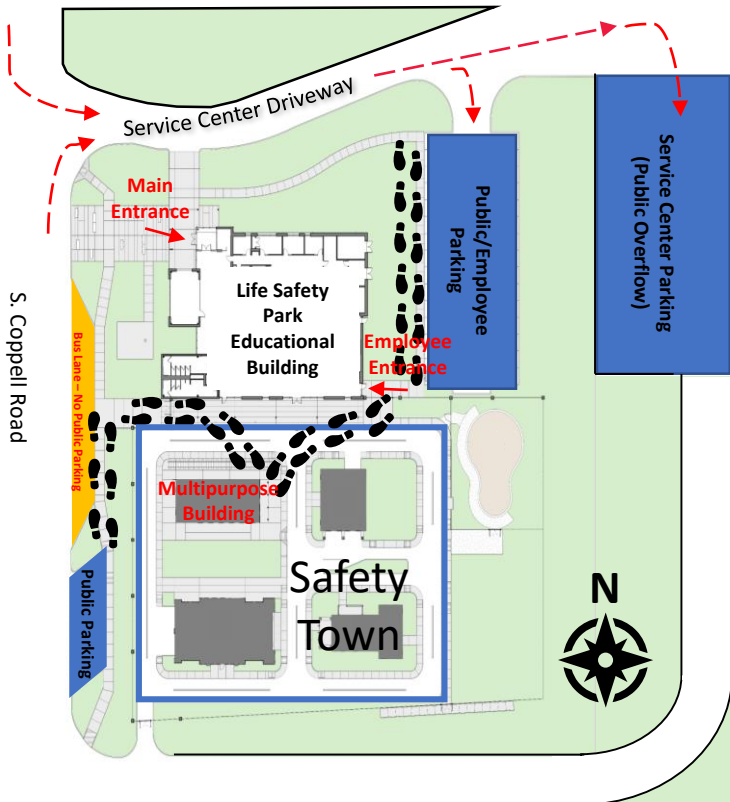

Life Safety Park Parking Map

Public parking is available off of S. Coppell Rd, and in the two lots following the Service Center Driveway. Please enter Safety Town using the open iron gate near the Employee Entrance.

S. Coppell Road

Bus Lane - No Public Parking

Public Parking

Main Entrance

Life Safety Park Educational Building

Employee Entrance

Public/Employee Parking

Service Center Parking (Public Overflow)

Multipurpose Building

Safety Town