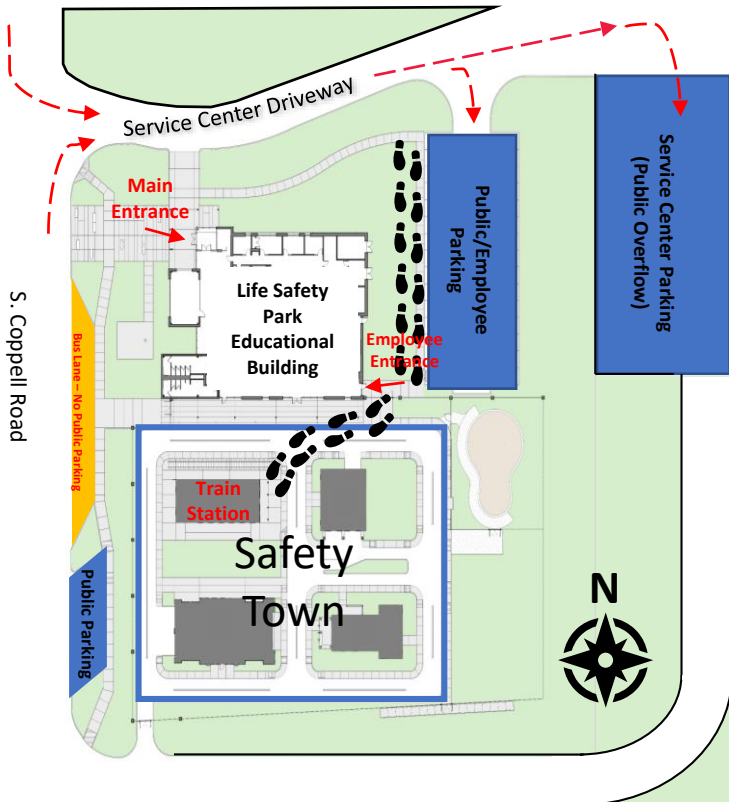

Life Safety Park Parking Map

Public parking is available off of S. Coppell Rd, and in the two lots following the Service Center Driveway. Please enter Safety Town using the open iron gate near the Employee Entrance.

S. Coppell Road

Bus Lane - No Public Parking

Public Parking

Main Entrance

Life Safety Park Educational Building

Employee Entrance

Public/Employee Parking

Service Center Parking (Public Overflow)

Train Station

Safety Town

N